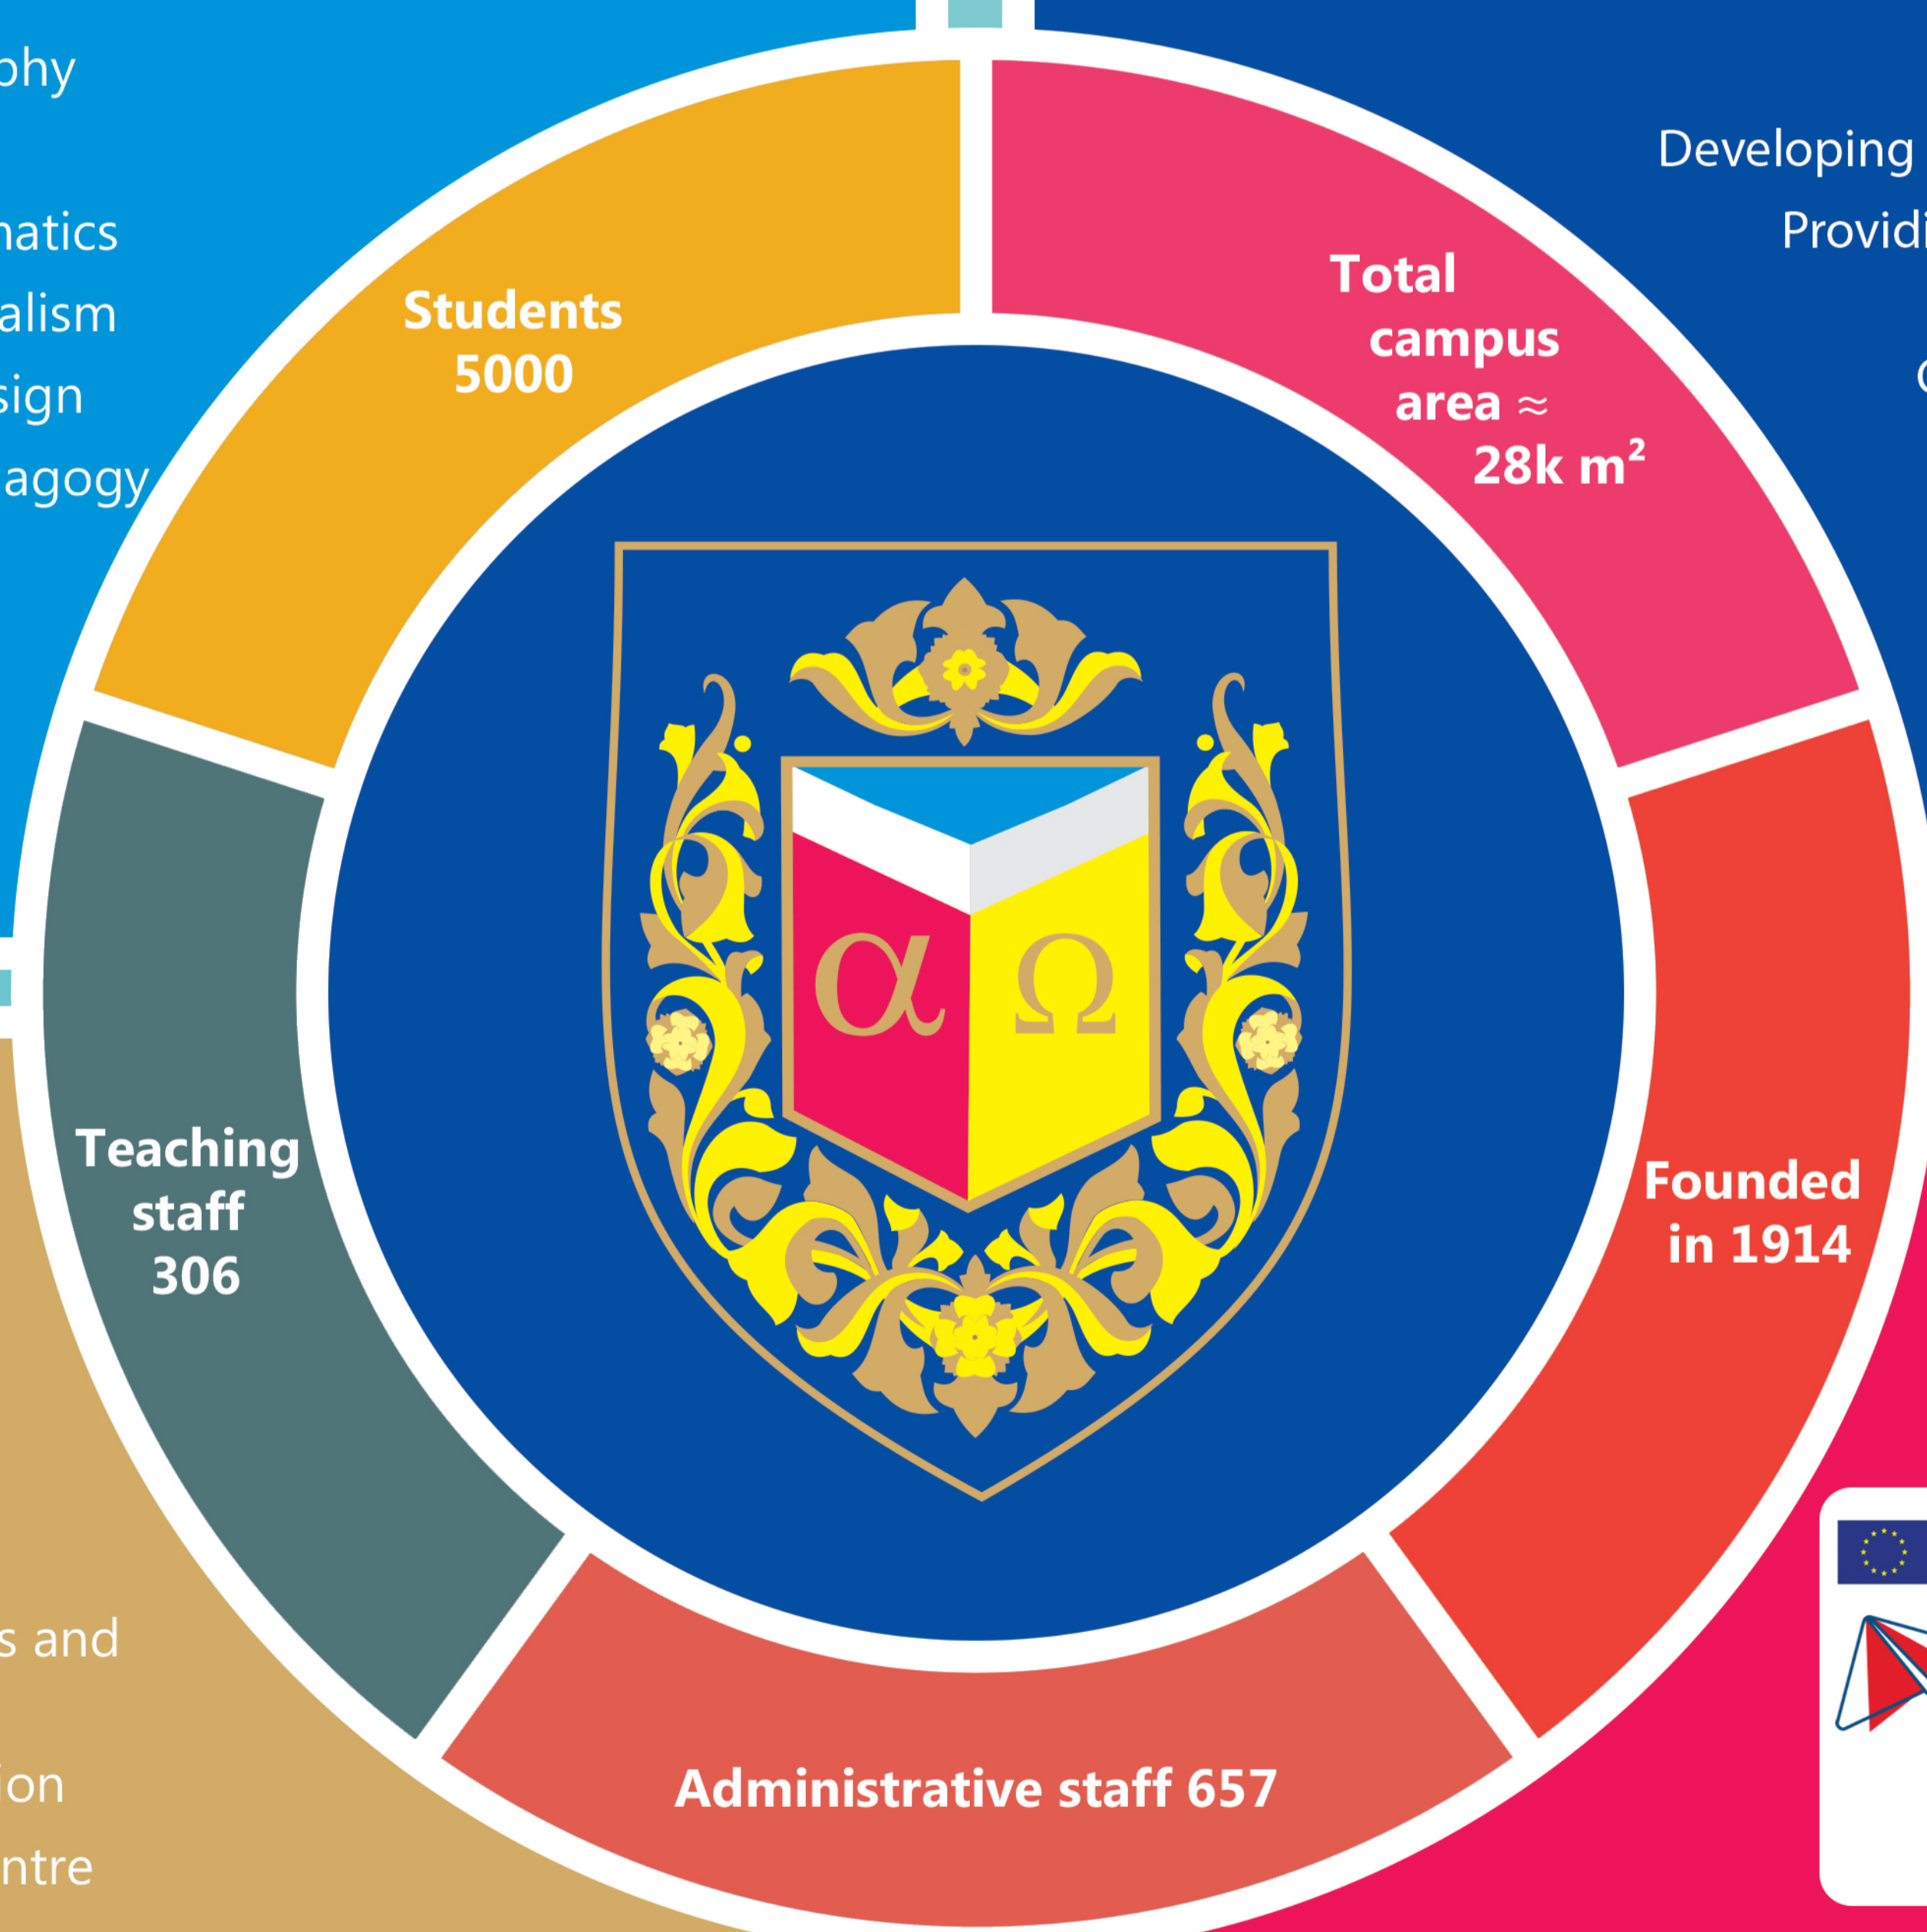

ACADEMIC DIRECTION

7 FIELDS

Bachelor's Degree, Master's Degree, PhD

- 1-Education
- 2-Art and Culture
- 3-Humanities
- 4-Social Sciences
- 5-Journalism
- 6-Management and Tourism

FACULTIES:

1) Faculty of History and Geography
2) Faculty of Natural Sciences
3) Faculty of Physics and Mathematics
4) Faculty of Philology and Journalism
6) Faculty of Technology and Design
7) Faculty of Psychology and Pedagogy
8) Faculty of Physical Education

INTERNATIONALIZATION

AIMS:

- providing high-quality and globally recognized education
- providing its students with the idea of being global citizens
  - encouraging and facilitating collaboration with foreign education institutions
- developing a distinctive international reputation for excellence etc.

KEY ACTIVITIES:

- Development of academic mobility
- Developing relationships with partner countries
- Providing access to taking part in overseas internships for students and staff
- Creation or improvement of existing English educational programs
- Holding new grants and taking part in international projects
- Double-diploma system
- Creation of linguistic Centre
- Providing idea of the importance of academic mobility